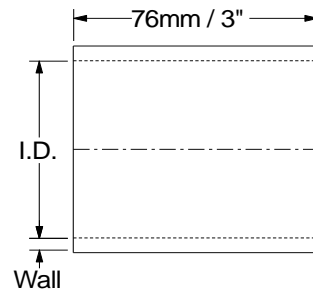

E135 / FE135 / PE135

I.D.	Leg Length
0 - 11mm	63 x 63mm
12 - 57mm	102 x 102mm
58 - 99mm	127 x 127mm
100mm & above	152 x 152mm

E180 / FE180

I.D.	Leg Length
16 - 22mm	76mm
25 - 45mm	102mm
51 - 70mm	127mm
76mm	140mm

Note Centre Line Distance = I.D. x 3

RE90 / FRE90 / PRE90

I.D.	Leg Length
0 - 11mm	63 x 63mm
12 - 57mm	102 x 102mm
58 - 99mm	127 x 127mm
100mm & above	152 x 152mm

RE45 / FRE45 / PRE45

I.D.	Leg Length
0 - 11mm	63 x 63mm
12 - 57mm	102 x 102mm
58 - 99mm	127 x 127mm
100mm & above	152 x 152mm

Hose Leg and Length Measurements

SR / FSR / PSR

I.D.	Length
0 - 11mm	102mm
12 - 57mm	102mm
58 - 99mm	127mm
100mm & above	152mm

SCH / FSCH / PSCH

I.D.	Length
All Sizes	76mm

SHH / FSHH / PSHH

I.D.	Length
All Sizes	76mm

STP / FSTP

I.D.	Length
All Sizes	102mm

Note: Branch = 25mm I.D. x 40mm Long

AJ & CFJ

O.D.	Length
All Sizes	80mm

AJB

O.D.	Length
All Sizes	76mm