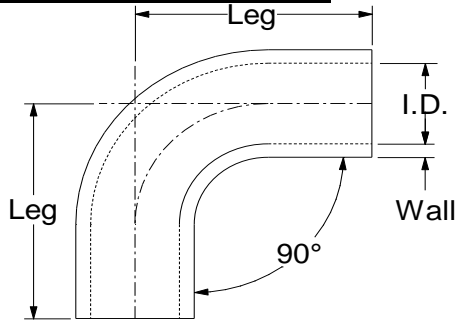

Hose Leg and Length Measurements

E90 / FE90 / PE90

I.D.	Leg Length
0 - 11mm	63 x 63mm
12 - 57mm	102 x 102mm
58 - 99mm	127 x 127mm
100mm & above	152 x 152mm

E45 / FE45 / PE45

I.D.	Leg Length
0 - 11mm	63 x 63mm
12 - 57mm	102 x 102mm
58 - 99mm	127 x 127mm
100mm & above	152 x 152mm

E135 / FE135 / PE135

I.D.	Leg Length
0 - 11mm	63 x 63mm
12 - 57mm	102 x 102mm
58 - 99mm	127 x 127mm
100mm & above	152 x 152mm

E180 / FE180

I.D.	Leg Length
16 - 22mm	76mm
25 - 45mm	102mm
51 - 70mm	127mm
76mm	140mm

Note Centre Line Distance = I.D. x 3

RE90 / FRE90 / PRE90

I.D.	Leg Length
0 - 11mm	63 x 63mm
12 - 57mm	102 x 102mm
58 - 99mm	127 x 127mm
100mm & above	152 x 152mm

RE45 / FRE45 / PRE45

I.D.	Leg Length
0 - 11mm	63 x 63mm
12 - 57mm	102 x 102mm
58 - 99mm	127 x 127mm
100mm & above	152 x 152mm

STP / FSTP

I.D.	Length
All Sizes	102mm

Note: Branch = 25mm I.D. x 40mm Long

AJ & CFJ

O.D.	Length
All Sizes	80mm

AJB

O.D.	Length
All Sizes	76mm