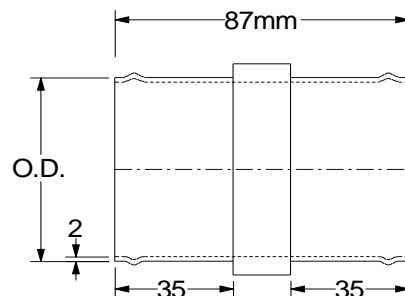

Note Centre Line Distance = I.D. x 3

RE90 / FRE90 / PRE90

I.D.	Leg Length
0 - 11mm	63 x 63mm
12 - 57mm	102 x 102mm
58 - 99mm	127 x 127mm
100mm & above	152 x 152mm

RE45 / FRE45 / PRE45

I.D.	Leg Length
0 - 11mm	63 x 63mm
12 - 57mm	102 x 102mm
58 - 99mm	127 x 127mm
100mm & above	152 x 152mm

Hose Leg and Length Measurements

SR / FSR / PSR

I.D.	Length
0 - 11mm	102mm
12 - 57mm	102mm
58 - 99mm	127mm
100mm & above	152mm

SCH / FSCH / PSCH

I.D.	Length
All Sizes	76mm

SHH / FSHH / PSHH

I.D.	Length
All Sizes	76mm

STP / FSTP

I.D.	Length
All Sizes	102mm

Note: Branch = 25mm I.D. x 40mm Long

AJ & CFJ

O.D.	Length
All Sizes	80mm

AJB

O.D.	Length
All Sizes	76mm