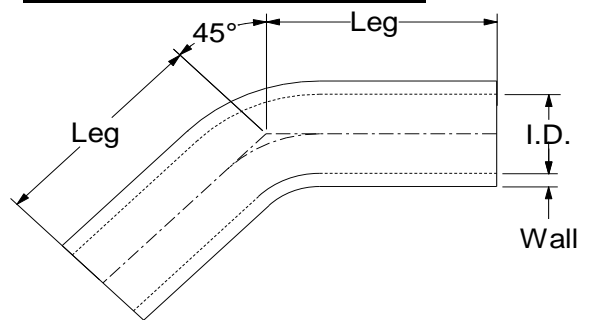

Hose Leg and Length Measurements

E90 / FE90 / PE90

I.D.	Leg Length
0 - 11mm	63 x 63mm
12 - 57mm	102 x 102mm
58 - 99mm	127 x 127mm
100mm & above	152 x 152mm

E45 / FE45 / PE45

I.D.	Leg Length
0 - 11mm	63 x 63mm
12 - 57mm	102 x 102mm
58 - 99mm	127 x 127mm
100mm & above	152 x 152mm

E135 / FE135 / PE135

I.D.	Leg Length
0 - 11mm	63 x 63mm
12 - 57mm	102 x 102mm
58 - 99mm	127 x 127mm
100mm & above	152 x 152mm

E180 / FE180

I.D.	Leg Length
16 - 22mm	76mm
25 - 45mm	102mm
51 - 70mm	127mm
76mm	140mm

Note Centre Line Distance = I.D. x 3

RE90 / FRE90 / PRE90

I.D.	Leg Length
0 - 11mm	63 x 63mm
12 - 57mm	102 x 102mm
58 - 99mm	127 x 127mm
100mm & above	152 x 152mm

RE45 / FRE45 / PRE45

I.D.	Leg Length
0 - 11mm	63 x 63mm
12 - 57mm	102 x 102mm
58 - 99mm	127 x 127mm
100mm & above	152 x 152mm

STP / FSTP

I.D.	Length
All Sizes	102mm

Note: Branch = 25mm I.D. x 40mm Long

AJ & CFJ

O.D.	Length
All Sizes	80mm

AJB

O.D.	Length
All Sizes	76mm