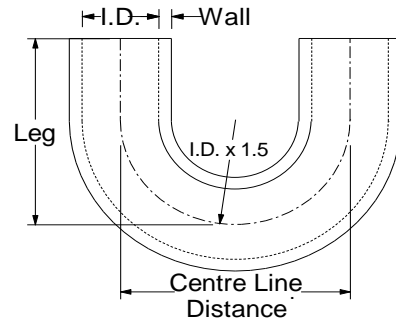

Hose Leg and Length Measurements

E90 / FE90 / PE90

I.D.	Leg Length
0 - 11mm	63 x 63mm
12 - 57mm	102 x 102mm
58 - 99mm	127 x 127mm
100mm & above	152 x 152mm

E45 / FE45 / PE45

I.D.	Leg Length
0 - 11mm	63 x 63mm
12 - 57mm	102 x 102mm
58 - 99mm	127 x 127mm
100mm & above	152 x 152mm

E135 / FE135 / PE135

I.D.	Leg Length
0 - 11mm	63 x 63mm
12 - 57mm	102 x 102mm
58 - 99mm	127 x 127mm
100mm & above	152 x 152mm

E180 / FE180

I.D.	Leg Length
16 - 22mm	76mm
25 - 45mm	102mm
51 - 70mm	127mm
76mm	140mm

Note Centre Line Distance = I.D. x 3

RE90 / FRE90 / PRE90

I.D.	Leg Length
0 - 11mm	63 x 63mm
12 - 57mm	102 x 102mm
58 - 99mm	127 x 127mm
100mm & above	152 x 152mm

RE45 / FRE45 / PRE45

I.D.	Leg Length
0 - 11mm	63 x 63mm
12 - 57mm	102 x 102mm
58 - 99mm	127 x 127mm
100mm & above	152 x 152mm

STP / FSTP

I.D.	Length
All Sizes	102mm

Note: Branch = 25mm I.D. x 40mm Long

AJ & CFJ

O.D.	Length
All Sizes	80mm

AJB

O.D.	Length
All Sizes	76mm