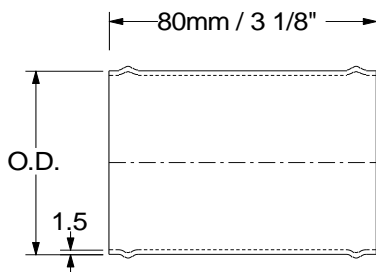

E135 / FE135 / PE135

I.D.	Leg Length
0 - 11mm	63 x 63mm
12 - 57mm	102 x 102mm
58 - 99mm	127 x 127mm
100mm & above	152 x 152mm

E180 / FE180

I.D.	Leg Length
16 - 22mm	76mm
25 - 45mm	102mm
51 - 70mm	127mm
76mm	140mm

Note Centre Line Distance = I.D. x 3

RE90 / FRE90 / PRE90

I.D.	Leg Length
0 - 11mm	63 x 63mm
12 - 57mm	102 x 102mm
58 - 99mm	127 x 127mm
100mm & above	152 x 152mm

RE45 / FRE45 / PRE45

I.D.	Leg Length
0 - 11mm	63 x 63mm
12 - 57mm	102 x 102mm
58 - 99mm	127 x 127mm
100mm & above	152 x 152mm

Hose Leg and Length Measurements

SR / FSR / PSR

I.D.	Length
0 - 11mm	102mm
12 - 57mm	102mm
58 - 99mm	127mm
100mm & above	152mm

SCH / FSCH / PSCH

I.D.	Length
All Sizes	76mm

SHH / FSHH / PSHH

I.D.	Length
All Sizes	76mm

STP / FSTP

I.D.	Length
All Sizes	102mm

Note: Branch = 25mm I.D. x 40mm Long

AJ & CFJ

O.D.	Length
All Sizes	80mm

AJB

O.D.	Length
All Sizes	76mm