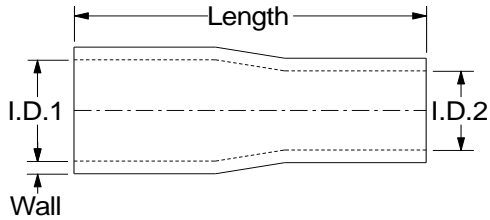

Note Centre Line Distance = I.D. x 3

RE90 / FRE90 / PRE90

I.D.	Leg Length
0 - 11mm	63 x 63mm
12 - 57mm	102 x 102mm
58 - 99mm	127 x 127mm
100mm & above	152 x 152mm

RE45 / FRE45 / PRE45

I.D.	Leg Length
0 - 11mm	63 x 63mm
12 - 57mm	102 x 102mm
58 - 99mm	127 x 127mm
100mm & above	152 x 152mm

Hose Leg and Length Measurements

SR / FSR / PSR

I.D.	Length
0 - 11mm	102mm
12 - 57mm	102mm
58 - 99mm	127mm
100mm & above	152mm

SCH / FSCH / PSCH

I.D.	Length
All Sizes	76mm

SHH / FSHH / PSHH

I.D.	Length
All Sizes	76mm

STP / FSTP

I.D.	Length
All Sizes	102mm

Note: Branch = 25mm I.D. x 40mm Long

AJ & CFJ

O.D.	Length
All Sizes	80mm

AJB

O.D.	Length
All Sizes	76mm