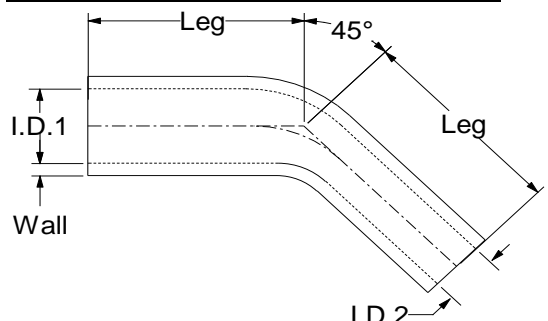

Hose Leg and Length Measurements

E90 / FE90 / PE90

I.D.	Leg Length
0 - 11mm	63 x 63mm
12 - 57mm	102 x 102mm
58 - 99mm	127 x 127mm
100mm & above	152 x 152mm

E45 / FE45 / PE45

I.D.	Leg Length
0 - 11mm	63 x 63mm
12 - 57mm	102 x 102mm
58 - 99mm	127 x 127mm
100mm & above	152 x 152mm

E135 / FE135 / PE135

I.D.	Leg Length
0 - 11mm	63 x 63mm
12 - 57mm	102 x 102mm
58 - 99mm	127 x 127mm
100mm & above	152 x 152mm

E180 / FE180

I.D.	Leg Length
16 - 22mm	76mm
25 - 45mm	102mm
51 - 70mm	127mm
76mm	140mm

Note Centre Line Distance = I.D. x 3

RE90 / FRE90 / PRE90

I.D.	Leg Length
0 - 11mm	63 x 63mm
12 - 57mm	102 x 102mm
58 - 99mm	127 x 127mm
100mm & above	152 x 152mm

RE45 / FRE45 / PRE45

I.D.	Leg Length
0 - 11mm	63 x 63mm
12 - 57mm	102 x 102mm
58 - 99mm	127 x 127mm
100mm & above	152 x 152mm

STP / FSTP

I.D.	Length
All Sizes	102mm

Note: Branch = 25mm I.D. x 40mm Long

AJ & CFJ

O.D.	Length
All Sizes	80mm

AJB

O.D.	Length
All Sizes	76mm