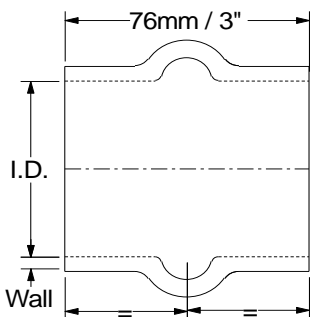

E135 / FE135 / PE135

I.D.	Leg Length
0 - 11mm	63 x 63mm
12 - 57mm	102 x 102mm
58 - 99mm	127 x 127mm
100mm & above	152 x 152mm

E180 / FE180

I.D.	Leg Length
16 - 22mm	76mm
25 - 45mm	102mm
51 - 70mm	127mm
76mm	140mm

Note Centre Line Distance = I.D. x 3

RE90 / FRE90 / PRE90

I.D.	Leg Length
0 - 11mm	63 x 63mm
12 - 57mm	102 x 102mm
58 - 99mm	127 x 127mm
100mm & above	152 x 152mm

RE45 / FRE45 / PRE45

I.D.	Leg Length
0 - 11mm	63 x 63mm
12 - 57mm	102 x 102mm
58 - 99mm	127 x 127mm
100mm & above	152 x 152mm

Hose Leg and Length Measurements

SR / FSR / PSR

I.D.	Length
0 - 11mm	102mm
12 - 57mm	102mm
58 - 99mm	127mm
100mm & above	152mm

SCH / FSCH / PSCH

I.D.	Length
All Sizes	76mm

SHH / FSHH / PSHH

I.D.	Length
All Sizes	76mm

STP / FSTP

I.D.	Length
All Sizes	102mm

Note: Branch = 25mm I.D. x 40mm Long

AJ & CFJ

O.D.	Length
All Sizes	80mm

AJB

O.D.	Length
All Sizes	76mm