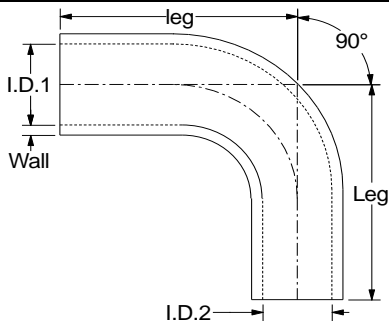

Hose Leg and Length Measurements

E90 / FE90 / PE90

I.D.	Leg Length
0 - 11mm	63 x 63mm
12 - 57mm	102 x 102mm
58 - 99mm	127 x 127mm
100mm & above	152 x 152mm

E45 / FE45 / PE45

I.D.	Leg Length
0 - 11mm	63 x 63mm
12 - 57mm	102 x 102mm
58 - 99mm	127 x 127mm
100mm & above	152 x 152mm

E135 / FE135 / PE135

I.D.	Leg Length
0 - 11mm	63 x 63mm
12 - 57mm	102 x 102mm
58 - 99mm	127 x 127mm
100mm & above	152 x 152mm

E180 / FE180

I.D.	Leg Length
16 - 22mm	76mm
25 - 45mm	102mm
51 - 70mm	127mm
76mm	140mm

Note Centre Line Distance = I.D. x 3

RE90 / FRE90 / PRE90

I.D.	Leg Length
0 - 11mm	63 x 63mm
12 - 57mm	102 x 102mm
58 - 99mm	127 x 127mm
100mm & above	152 x 152mm

RE45 / FRE45 / PRE45

I.D.	Leg Length
0 - 11mm	63 x 63mm
12 - 57mm	102 x 102mm
58 - 99mm	127 x 127mm
100mm & above	152 x 152mm

STP / FSTP

I.D.	Length
All Sizes	102mm

Note: Branch = 25mm I.D. x 40mm Long

AJ & CFJ

O.D.	Length
All Sizes	80mm

AJB

O.D.	Length
All Sizes	76mm