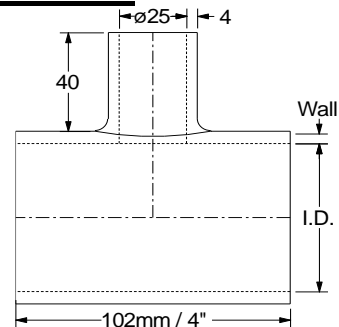

Hose Leg and Length Measurements

E90 / FE90 / PE90

I.D.	Leg Length
0 - 11mm	63 x 63mm
12 - 57mm	102 x 102mm
58 - 99mm	127 x 127mm
100mm & above	152 x 152mm

E45 / FE45 / PE45

I.D.	Leg Length
0 - 11mm	63 x 63mm
12 - 57mm	102 x 102mm
58 - 99mm	127 x 127mm
100mm & above	152 x 152mm

Note Centre Line Distance = I.D. x 3

RE90 / FRE90 / PRE90

I.D.	Leg Length
0 - 11mm	63 x 63mm
12 - 57mm	102 x 102mm
58 - 99mm	127 x 127mm
100mm & above	152 x 152mm

RE45 / FRE45 / PRE45

I.D.	Leg Length
0 - 11mm	63 x 63mm
12 - 57mm	102 x 102mm
58 - 99mm	127 x 127mm
100mm & above	152 x 152mm

Hose Leg and Length Measurements

SR / FSR / PSR

I.D.	Length
0 - 11mm	102mm
12 - 57mm	102mm
58 - 99mm	127mm
100mm & above	152mm

SCH / FSCH / PSCH

I.D.	Length
All Sizes	76mm

SHH / FSHH / PSHH

I.D.	Length
All Sizes	76mm

STP / FSTP

I.D.	Length
All Sizes	102mm

Note: Branch = 25mm I.D. x 40mm Long

AJ & CFJ

O.D.	Length
All Sizes	80mm

AJB

O.D.	Length
All Sizes	76mm