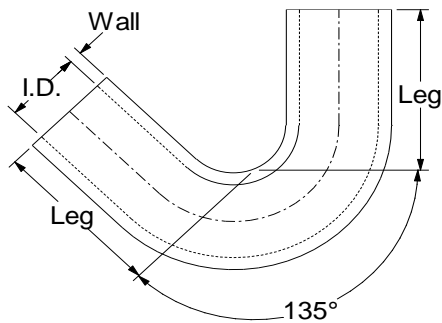

Hose Leg and Length Measurements

E90 / FE90 / PE90

I.D.	Leg Length
0 - 11mm	63 x 63mm
12 - 57mm	102 x 102mm
58 - 99mm	127 x 127mm
100mm & above	152 x 152mm

E45 / FE45 / PE45

I.D.	Leg Length
0 - 11mm	63 x 63mm
12 - 57mm	102 x 102mm
58 - 99mm	127 x 127mm
100mm & above	152 x 152mm

E135 / FE135 / PE135

I.D.	Leg Length
0 - 11mm	63 x 63mm
12 - 57mm	102 x 102mm
58 - 99mm	127 x 127mm
100mm & above	152 x 152mm

E180 / FE180

I.D.	Leg Length
16 - 22mm	76mm
25 - 45mm	102mm
51 - 70mm	127mm
76mm	140mm

Note Centre Line Distance = I.D. x 3

RE90 / FRE90 / PRE90

I.D.	Leg Length
0 - 11mm	63 x 63mm
12 - 57mm	102 x 102mm
58 - 99mm	127 x 127mm
100mm & above	152 x 152mm

RE45 / FRE45 / PRE45

I.D.	Leg Length
0 - 11mm	63 x 63mm
12 - 57mm	102 x 102mm
58 - 99mm	127 x 127mm
100mm & above	152 x 152mm

STP / FSTP

I.D.	Length
All Sizes	102mm

Note: Branch = 25mm I.D. x 40mm Long

AJ & CFJ

O.D.	Length
All Sizes	80mm

AJB

O.D.	Length
All Sizes	76mm