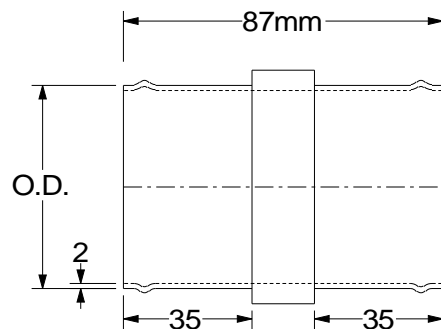

Hose Leg and Length Measurements

E90

I.D.	Leg Length
0 - 12mm	63 x 63mm
13 - 57mm	102 x 102mm
58 - 100mm	127 x 127mm
101mm & above	152 x 152mm

E45

I.D.	Leg Length
0 - 12mm	63 x 63mm
13 - 57mm	102 x 102mm
58 - 100mm	127 x 127mm
101mm & above	152 x 152mm

E135

I.D.	Leg Length
0 - 12mm	63 x 63mm
13 - 57mm	102 x 102mm
58 - 100mm	127 x 127mm
101mm & above	152 x 152mm

E180

I.D.	Leg Length
16 - 22mm	76mm
25 - 45mm	102mm
51 - 70mm	127mm
76mm	140mm

Note Centre Line Distance = I.D. x 3

Hose Leg and Length Measurements

SR

I.D.	Length
0 - 12mm	102mm
13 - 57mm	102mm
58 - 100mm	127mm
101mm & above	152mm

SCH

I.D.	Length
All Sizes	76mm

SHH

I.D.	Length
All Sizes	76mm

STP

I.D.	Length
All Sizes	102mm

Note: Branch = 25mm I.D. x 40mm Long

AJ & CFJ

O.D.	Length
All Sizes	80mm

AJB

O.D.	Length
All Sizes	76mm