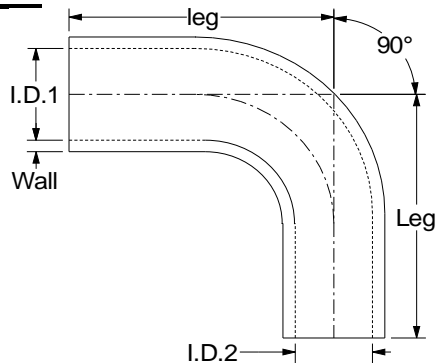

Hose Leg and Length Measurements

E90

I.D.	Leg Length
0 - 12mm	63 x 63mm
13 - 57mm	102 x 102mm
58 - 100mm	127 x 127mm
101mm & above	152 x 152mm

E45

I.D.	Leg Length
0 - 12mm	63 x 63mm
13 - 57mm	102 x 102mm
58 - 100mm	127 x 127mm
101mm & above	152 x 152mm

E135

I.D.	Leg Length
0 - 12mm	63 x 63mm
13 - 57mm	102 x 102mm
58 - 100mm	127 x 127mm
101mm & above	152 x 152mm

E180

I.D.	Leg Length
16 - 22mm	76mm
25 - 45mm	102mm
51 - 70mm	127mm
76mm	140mm

Note Centre Line Distance = I.D. x 3

RE90

I.D.	Leg Length
0 - 12mm	63 x 63mm
13 - 57mm	102 x 102mm
58 - 100mm	127 x 127mm
101mm & above	152 x 152mm

RE45

I.D.	Leg Length
0 - 12mm	63 x 63mm
13 - 57mm	102 x 102mm
58 - 100mm	127 x 127mm
101mm & above	152 x 152mm

Hose Leg and Length Measurements

SR

I.D.	Length
0 - 12mm	102mm
13 - 57mm	102mm
58 - 100mm	127mm
101mm & above	152mm

SCH

I.D.	Length
All Sizes	76mm

SHH

I.D.	Length
All Sizes	76mm

STP