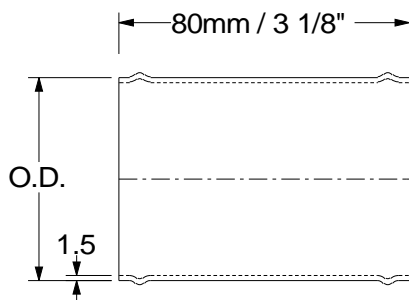

E135

I.D.	Leg Length
0 - 12mm	63 x 63mm
13 - 57mm	102 x 102mm
58 - 100mm	127 x 127mm
101mm & above	152 x 152mm

E180

I.D.	Leg Length
16 - 22mm	76mm
25 - 45mm	102mm
51 - 70mm	127mm
76mm	140mm

Note Centre Line Distance = I.D. x 3

RE90

I.D.	Leg Length
0 - 12mm	63 x 63mm
13 - 57mm	102 x 102mm
58 - 100mm	127 x 127mm
101mm & above	152 x 152mm

RE45

I.D.	Leg Length
0 - 12mm	63 x 63mm
13 - 57mm	102 x 102mm
58 - 100mm	127 x 127mm
101mm & above	152 x 152mm

Hose Leg and Length Measurements

SR

I.D.	Length
0 - 12mm	102mm
13 - 57mm	102mm
58 - 100mm	127mm
101mm & above	152mm

SCH

I.D.	Length
All Sizes	76mm

SHH

I.D.	Length
All Sizes	76mm

STP

I.D.	Length
All Sizes	102mm

Note: Branch = 25mm I.D. x 40mm Long

AJ & CFJ

O.D.	Length
All Sizes	80mm

AJB

O.D.	Length
All Sizes	76mm