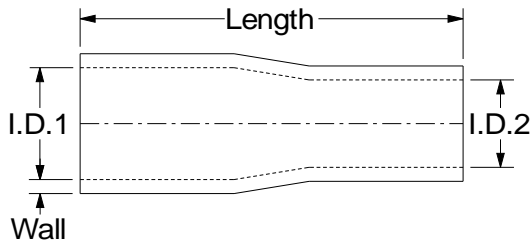

E135

I.D.	Leg Length
0 - 12mm	63 x 63mm
13 - 57mm	102 x 102mm
58 - 100mm	127 x 127mm
101mm & above	152 x 152mm

E180

I.D.	Leg Length
16 - 22mm	76mm
25 - 45mm	102mm
51 - 70mm	127mm
76mm	140mm

Note Centre Line Distance = I.D. x 3

RE90

I.D.	Leg Length
0 - 12mm	63 x 63mm
13 - 57mm	102 x 102mm
58 - 100mm	127 x 127mm
101mm & above	152 x 152mm

RE45

I.D.	Leg Length
0 - 12mm	63 x 63mm
13 - 57mm	102 x 102mm
58 - 100mm	127 x 127mm
101mm & above	152 x 152mm

Hose Leg and Length Measurements

SR

I.D.	Length
0 - 12mm	102mm
13 - 57mm	102mm
58 - 100mm	127mm
101mm & above	152mm

SCH

I.D.	Length
All Sizes	76mm

SHH

I.D.	Length
All Sizes	76mm

STP