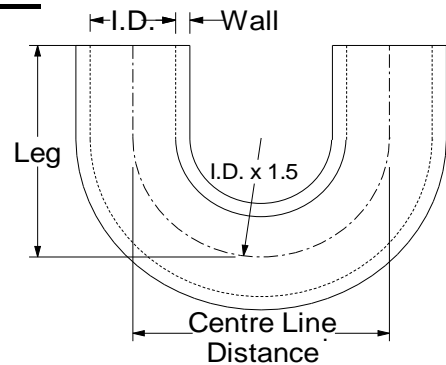

Hose Leg and Length Measurements

E90

I.D.	Leg Length
0 - 12mm	63 x 63mm
13 - 57mm	102 x 102mm
58 - 100mm	127 x 127mm
101mm & above	152 x 152mm

E45

I.D.	Leg Length
0 - 12mm	63 x 63mm
13 - 57mm	102 x 102mm
58 - 100mm	127 x 127mm
101mm & above	152 x 152mm

E135

I.D.	Leg Length
0 - 12mm	63 x 63mm
13 - 57mm	102 x 102mm
58 - 100mm	127 x 127mm
101mm & above	152 x 152mm

E180

I.D.	Leg Length
16 - 22mm	76mm
25 - 45mm	102mm
51 - 70mm	127mm
76mm	140mm

Note Centre Line Distance = I.D. x 3

RE90

I.D.	Leg Length
0 - 12mm	63 x 63mm
13 - 57mm	102 x 102mm
58 - 100mm	127 x 127mm
101mm & above	152 x 152mm

RE45

I.D.	Leg Length
0 - 12mm	63 x 63mm
13 - 57mm	102 x 102mm
58 - 100mm	127 x 127mm
101mm & above	152 x 152mm

Hose Leg and Length Measurements

SR

I.D.	Length
0 - 12mm	102mm
13 - 57mm	102mm
58 - 100mm	127mm
101mm & above	152mm

SCH

I.D.	Length
All Sizes	76mm

SHH

I.D.	Length
All Sizes	76mm

STP