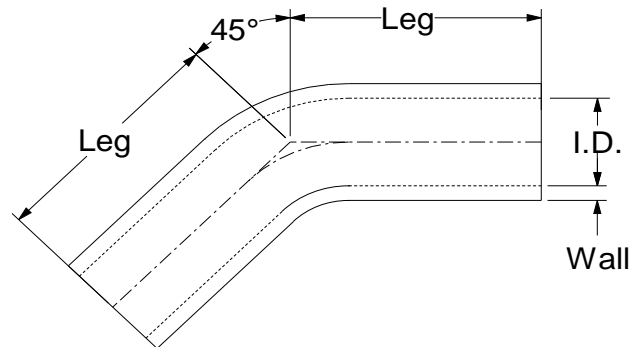

Hose Leg and Length Measurements

E90

I.D.	Leg Length
0 - 12mm	63 x 63mm
13 - 57mm	102 x 102mm
58 - 100mm	127 x 127mm
101mm & above	152 x 152mm

E45

I.D.	Leg Length
0 - 12mm	63 x 63mm
13 - 57mm	102 x 102mm
58 - 100mm	127 x 127mm
101mm & above	152 x 152mm

E135

I.D.	Leg Length
0 - 12mm	63 x 63mm
13 - 57mm	102 x 102mm
58 - 100mm	127 x 127mm
101mm & above	152 x 152mm

E180

I.D.	Leg Length
16 - 22mm	76mm
25 - 45mm	102mm
51 - 70mm	127mm
76mm	140mm

Note Centre Line Distance = I.D. x 3

RE90

I.D.	Leg Length
0 - 12mm	63 x 63mm
13 - 57mm	102 x 102mm
58 - 100mm	127 x 127mm
101mm & above	152 x 152mm

RE45

I.D.	Leg Length
0 - 12mm	63 x 63mm
13 - 57mm	102 x 102mm
58 - 100mm	127 x 127mm
101mm & above	152 x 152mm

Hose Leg and Length Measurements

SR

I.D.	Length
0 - 12mm	102mm
13 - 57mm	102mm
58 - 100mm	127mm
101mm & above	152mm

SCH

I.D.	Length
All Sizes	76mm

SHH

I.D.	Length
All Sizes	76mm

STP