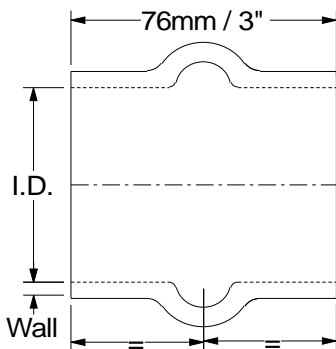

E135

I.D.	Leg Length
0 - 12mm	63 x 63mm
13 - 57mm	102 x 102mm
58 - 100mm	127 x 127mm
101mm & above	152 x 152mm

E180

I.D.	Leg Length
16 - 22mm	76mm
25 - 45mm	102mm
51 - 70mm	127mm
76mm	140mm

Note Centre Line Distance = I.D. x 3

RE90

I.D.	Leg Length
0 - 12mm	63 x 63mm
13 - 57mm	102 x 102mm
58 - 100mm	127 x 127mm
101mm & above	152 x 152mm

RE45

I.D.	Leg Length
0 - 12mm	63 x 63mm
13 - 57mm	102 x 102mm
58 - 100mm	127 x 127mm
101mm & above	152 x 152mm

Hose Leg and Length Measurements

SR

I.D.	Length
0 - 12mm	102mm
13 - 57mm	102mm
58 - 100mm	127mm
101mm & above	152mm

SCH

I.D.	Length
All Sizes	76mm

SHH

I.D.	Length
All Sizes	76mm

STP

I.D.	Length
All Sizes	102mm

Note: Branch = 25mm I.D. x 40mm Long

AJ & CFJ

O.D.	Length
All Sizes	80mm

AJB

O.D.	Length
All Sizes	76mm