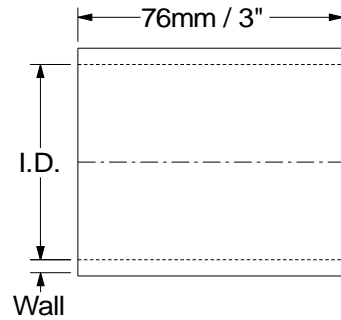

E135

I.D.	Leg Length
0 - 12mm	63 x 63mm
13 - 57mm	102 x 102mm
58 - 100mm	127 x 127mm
101mm & above	152 x 152mm

E180

I.D.	Leg Length
16 - 22mm	76mm
25 - 45mm	102mm
51 - 70mm	127mm
76mm	140mm

Note Centre Line Distance = I.D. x 3

RE90

I.D.	Leg Length
0 - 12mm	63 x 63mm
13 - 57mm	102 x 102mm
58 - 100mm	127 x 127mm
101mm & above	152 x 152mm

RE45

I.D.	Leg Length
0 - 12mm	63 x 63mm
13 - 57mm	102 x 102mm
58 - 100mm	127 x 127mm
101mm & above	152 x 152mm

Hose Leg and Length Measurements

SR

I.D.	Length
0 - 12mm	102mm
13 - 57mm	102mm
58 - 100mm	127mm
101mm & above	152mm

SCH

I.D.	Length
All Sizes	76mm

SHH

I.D.	Length
All Sizes	76mm

STP

I.D.	Length
All Sizes	102mm

Note: Branch = 25mm I.D. x 40mm Long

AJ & CFJ

O.D.	Length
All Sizes	80mm

AJB

O.D.	Length
All Sizes	76mm