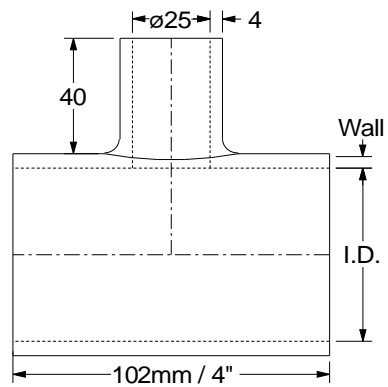

E135

I.D.	Leg Length
0 - 12mm	63 x 63mm
13 - 57mm	102 x 102mm
58 - 100mm	127 x 127mm
101mm & above	152 x 152mm

E180

I.D.	Leg Length
16 - 22mm	76mm
25 - 45mm	102mm
51 - 70mm	127mm
76mm	140mm

Note Centre Line Distance = I.D. x 3

RE90

I.D.	Leg Length
0 - 12mm	63 x 63mm
13 - 57mm	102 x 102mm
58 - 100mm	127 x 127mm
101mm & above	152 x 152mm

RE45

I.D.	Leg Length
0 - 12mm	63 x 63mm
13 - 57mm	102 x 102mm
58 - 100mm	127 x 127mm
101mm & above	152 x 152mm

Hose Leg and Length Measurements

SR

I.D.	Length
0 - 12mm	102mm
13 - 57mm	102mm
58 - 100mm	127mm
101mm & above	152mm

SCH

I.D.	Length
All Sizes	76mm

SHH

I.D.	Length
All Sizes	76mm

STP

I.D.	Length
All Sizes	102mm

Note: Branch = 25mm I.D. x 40mm Long

AJ & CFJ

O.D.	Length
All Sizes	80mm

AJB

O.D.	Length
All Sizes	76mm