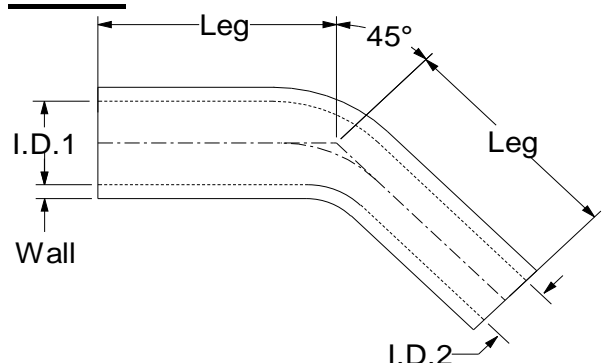

Hose Leg and Length Measurements

E90

I.D.	Leg Length
0 - 12mm	63 x 63mm
13 - 57mm	102 x 102mm
58 - 100mm	127 x 127mm
101mm & above	152 x 152mm

E45

I.D.	Leg Length
0 - 12mm	63 x 63mm
13 - 57mm	102 x 102mm
58 - 100mm	127 x 127mm
101mm & above	152 x 152mm

E135

I.D.	Leg Length
0 - 12mm	63 x 63mm
13 - 57mm	102 x 102mm
58 - 100mm	127 x 127mm
101mm & above	152 x 152mm

E180

I.D.	Leg Length
16 - 22mm	76mm
25 - 45mm	102mm
51 - 70mm	127mm
76mm	140mm

Note Centre Line Distance = I.D. x 3

RE90

I.D.	Leg Length
0 - 12mm	63 x 63mm
13 - 57mm	102 x 102mm
58 - 100mm	127 x 127mm
101mm & above	152 x 152mm

RE45

I.D.	Leg Length
0 - 12mm	63 x 63mm
13 - 57mm	102 x 102mm
58 - 100mm	127 x 127mm
101mm & above	152 x 152mm

Hose Leg and Length Measurements

SR

I.D.	Length
0 - 12mm	102mm
13 - 57mm	102mm
58 - 100mm	127mm
101mm & above	152mm

SCH

I.D.	Length
All Sizes	76mm

SHH

I.D.	Length
All Sizes	76mm

STP