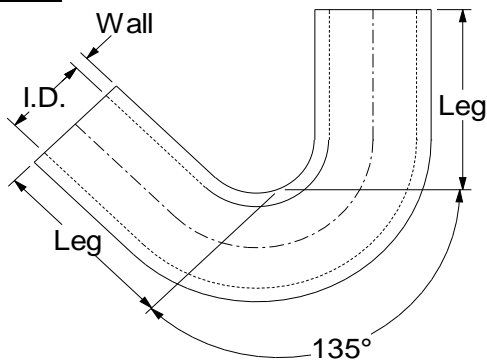

Hose Leg and Length Measurements

E90

I.D.	Leg Length
0 - 12mm	63 x 63mm
13 - 57mm	102 x 102mm
58 - 100mm	127 x 127mm
101mm & above	152 x 152mm

E45

I.D.	Leg Length
0 - 12mm	63 x 63mm
13 - 57mm	102 x 102mm
58 - 100mm	127 x 127mm
101mm & above	152 x 152mm

E135

I.D.	Leg Length
0 - 12mm	63 x 63mm
13 - 57mm	102 x 102mm
58 - 100mm	127 x 127mm
101mm & above	152 x 152mm

E180

I.D.	Leg Length
16 - 22mm	76mm
25 - 45mm	102mm
51 - 70mm	127mm
76mm	140mm

Note Centre Line Distance = I.D. x 3

RE90

I.D.	Leg Length
0 - 12mm	63 x 63mm
13 - 57mm	102 x 102mm
58 - 100mm	127 x 127mm
101mm & above	152 x 152mm

RE45

I.D.	Leg Length
0 - 12mm	63 x 63mm
13 - 57mm	102 x 102mm
58 - 100mm	127 x 127mm
101mm & above	152 x 152mm

Hose Leg and Length Measurements

SR

I.D.	Length
0 - 12mm	102mm
13 - 57mm	102mm
58 - 100mm	127mm
101mm & above	152mm

SCH

I.D.	Length
All Sizes	76mm

SHH

I.D.	Length
All Sizes	76mm

STP