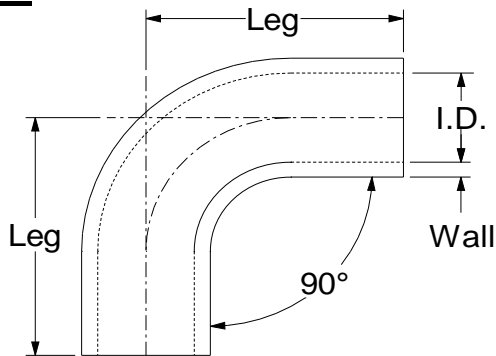

Hose Leg and Length Measurements

E90

I.D.	Leg Length
0 - 12mm	63 x 63mm
13 - 57mm	102 x 102mm
58 - 100mm	127 x 127mm
101mm & above	152 x 152mm

E45

I.D.	Leg Length
0 - 12mm	63 x 63mm
13 - 57mm	102 x 102mm
58 - 100mm	127 x 127mm
101mm & above	152 x 152mm

E135

I.D.	Leg Length
0 - 12mm	63 x 63mm
13 - 57mm	102 x 102mm
58 - 100mm	127 x 127mm
101mm & above	152 x 152mm

E180

I.D.	Leg Length
16 - 22mm	76mm
25 - 45mm	102mm
51 - 70mm	127mm
76mm	140mm

Note Centre Line Distance = I.D. x 3

RE90

I.D.	Leg Length
0 - 12mm	63 x 63mm
13 - 57mm	102 x 102mm
58 - 100mm	127 x 127mm
101mm & above	152 x 152mm

RE45

I.D.	Leg Length
0 - 12mm	63 x 63mm
13 - 57mm	102 x 102mm
58 - 100mm	127 x 127mm
101mm & above	152 x 152mm

Hose Leg and Length Measurements

SR

I.D.	Length
0 - 12mm	102mm
13 - 57mm	102mm
58 - 100mm	127mm
101mm & above	152mm

SCH

I.D.	Length
All Sizes	76mm

SHH

I.D.	Length
All Sizes	76mm

STP