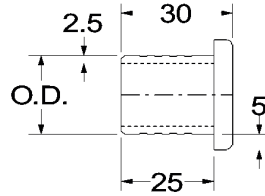

Aluminium Hose Adaptors with 1/8 NPT, M14 or 3/8" BSP Thread

O.D. > O.D. (")	I.D. > I.D. (mm)	Wall Size	Length	Thread	Part No.	MSRP/MAP
1 1/4"	32	2mm	3 3/4 (95mm)	1/8 NPT	USA/AHA/32	\$33.62
1 3/8"	35	2mm	3 3/4 (95mm)	1/8 NPT	USA/AHA/35	\$35.72
1 1/2"	38	2mm	3 3/4 (95mm)	1/8 NPT	USA/AHA/38	\$38.87
1 3/4"	45	2mm	3 3/4 (95mm)	1/8 NPT	USA/AHA/45	\$42.02
1 1/4"	32	2mm	3 3/4 (95mm)	M14	USA/AHA/32/M14	\$33.62
1 3/8"	35	2mm	3 3/4 (95mm)	M14	USA/AHA/35/M14	\$35.72
1 1/2"	38	2mm	3 3/4 (95mm)	M14	USA/AHA/38/M14	\$38.87
1 3/4"	45	2mm	3 3/4 (95mm)	M14	USA/AHA/45/M14	\$42.02
1 1/4"	32	2mm	3 3/4 (95mm)	3/8" BSP	USA/AHA/32/BSP	\$33.62
1 3/8"	35	2mm	3 3/4 (95mm)	3/8" BSP	USA/AHA/35/BSP	\$35.72
1 1/2"	38	2mm	3 3/4 (95mm)	3/8" BSP	USA/AHA/38/BSP	\$38.87
1 3/4"	45	2mm	3 3/4 (95mm)	3/8" BSP	USA/AHA/45/BSP	\$42.02

Aluminium Blanking Plugs

O.D. > O.D. (")	I.D. > I.D. (mm)	Length	Part No.	MSRP/MAP
25/32"	20	1" (25mm)	USA/BLP/20	\$10.51
1"	25	1" (25mm)	USA/BLP/25	\$11.03
1 1/8"	28	1" (25mm)	USA/BLP/28	\$11.56
1 3/8"	34	1" (25mm)	USA/BLP/34	\$12.08
1 1/2"	38	1" (25mm)	USA/BLP/38	\$12.61